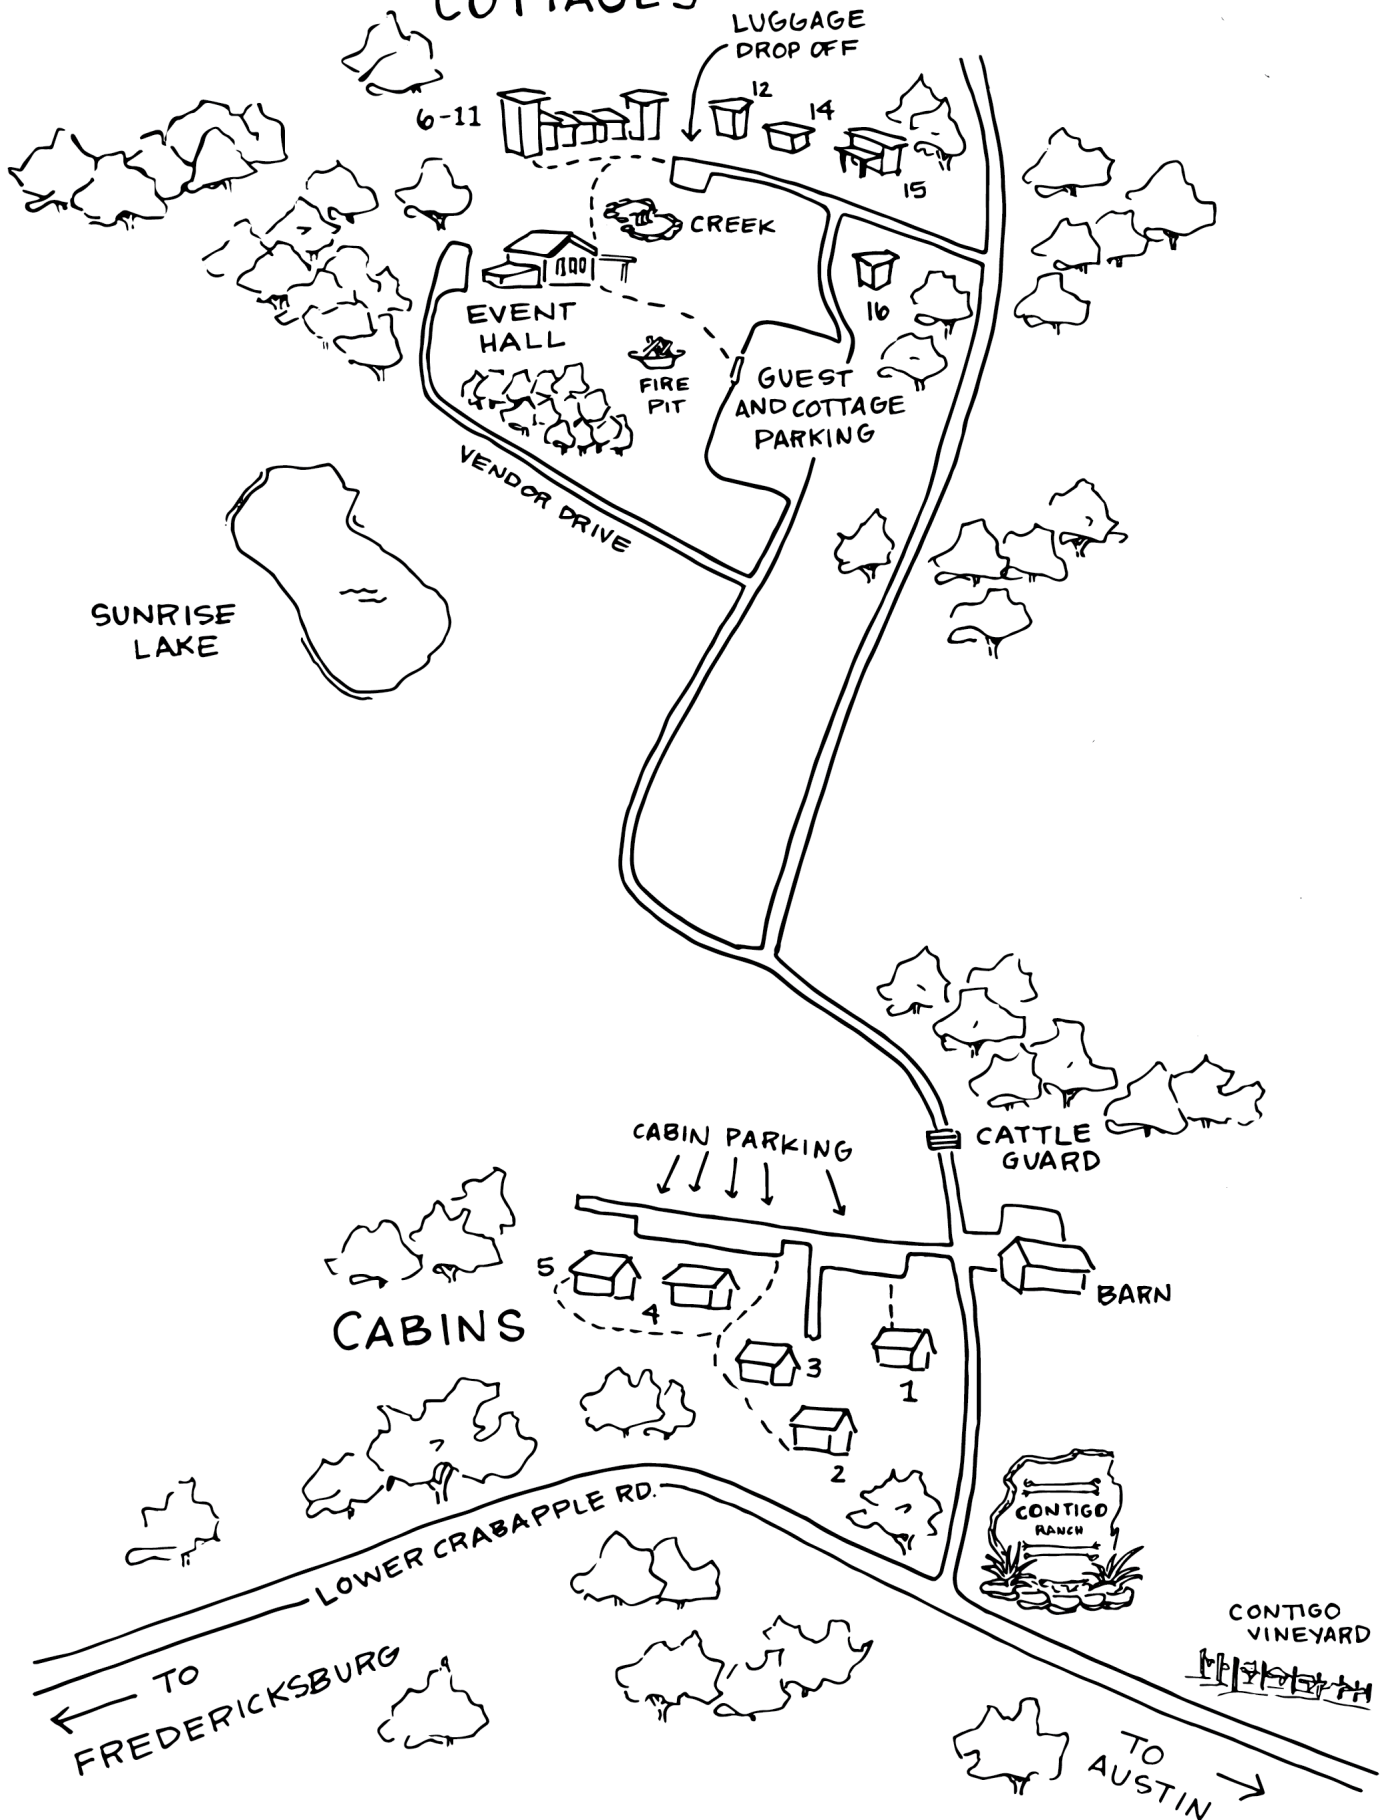

COTTAGES

SUNRISE LAKE

LUGGAGE DROP OFF

6-11

12

14

15

CREEK

5

4

3

2

1

LOWER CRABAPPLE RD.

CONTIGO RANCH

CONTIGO VINEYARD

TO FREDERICKSBURG

TO AUSTIN